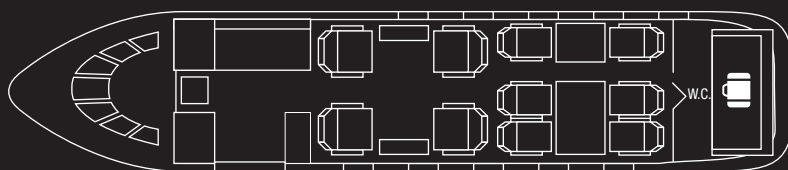

falcon 2000

As you step into the luxurious Falcon 2000, pause for a moment in the roomy galley: note its elegant and generously equipped amenities ready to prepare the perfect meal. Entering the spacious forward cabin with 4 glove soft captain's style chairs with plenty of legroom and workspace. You then stroll down the 6.2" tall aisle with state of the art entertainment and communications equipment. You've now arrived in the large aft cabin where 6 passengers can comfortable enjoy the perfect meal or conduct a meeting while seated in conference area. This is an aircraft that is designed to whisk up to 10 people and their baggage across continents and oceans in comfort and style.

Cruise Speed:

540 mph

Range:

3200 nm

Baggage Capacity:

125 cu.ft

Passengers:

10

Width: 7' 8" Height: 6' 2"

NOVAJET
CHARTER MANAGEMENT ACQUISITION