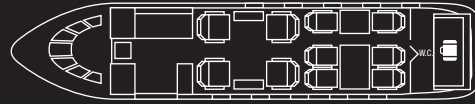

falcon 2000

Cruise Speed: 540 mph | Range: 3200 nm | Baggage Capacity: 125 cu.ft | Passengers: 10

Width: 7' 8" Height: 6' 2"

falcon 20

Cruise Speed: 540 mph | Range: 2000 nm | Baggage Capacity: 100 cu.ft | Passengers: 9-10

Width: 6' 1" Height: 5' 7"

falcon 10

Cruise Speed: 540 mph | Range: 1500 nm | Baggage Capacity: 39 cu.ft | Passengers: 7-9

Width: 4' 8" Height: 4' 9"

falcon 10

Cruise Speed: 540 mph | Range: 1500 nm | Baggage Capacity: 39 cu.ft | Passengers: 6-7