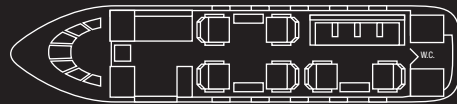

falcon 2000

Cruise Speed: 540 mph | Range: 3200 nm | Baggage Capacity: 125 cu.ft | Passengers: 10

Width: 7' 8" Height: 6' 2"

falcon 20

Cruise Speed: 540 mph | Range: 2000 nm | Baggage Capacity: 100 cu.ft | Passengers: 9-10

Width: 6' 1" Height: 5' 7"

falcon 10

Cruise Speed: 540 mph | Range: 1500 nm | Baggage Capacity: 39 cu.ft | Passengers: 7-9

Width: 4' 8" Height: 4' 9"

falcon 10

Cruise Speed: 540 mph | Range: 1500 nm | Baggage Capacity: 39 cu.ft | Passengers: 6-7